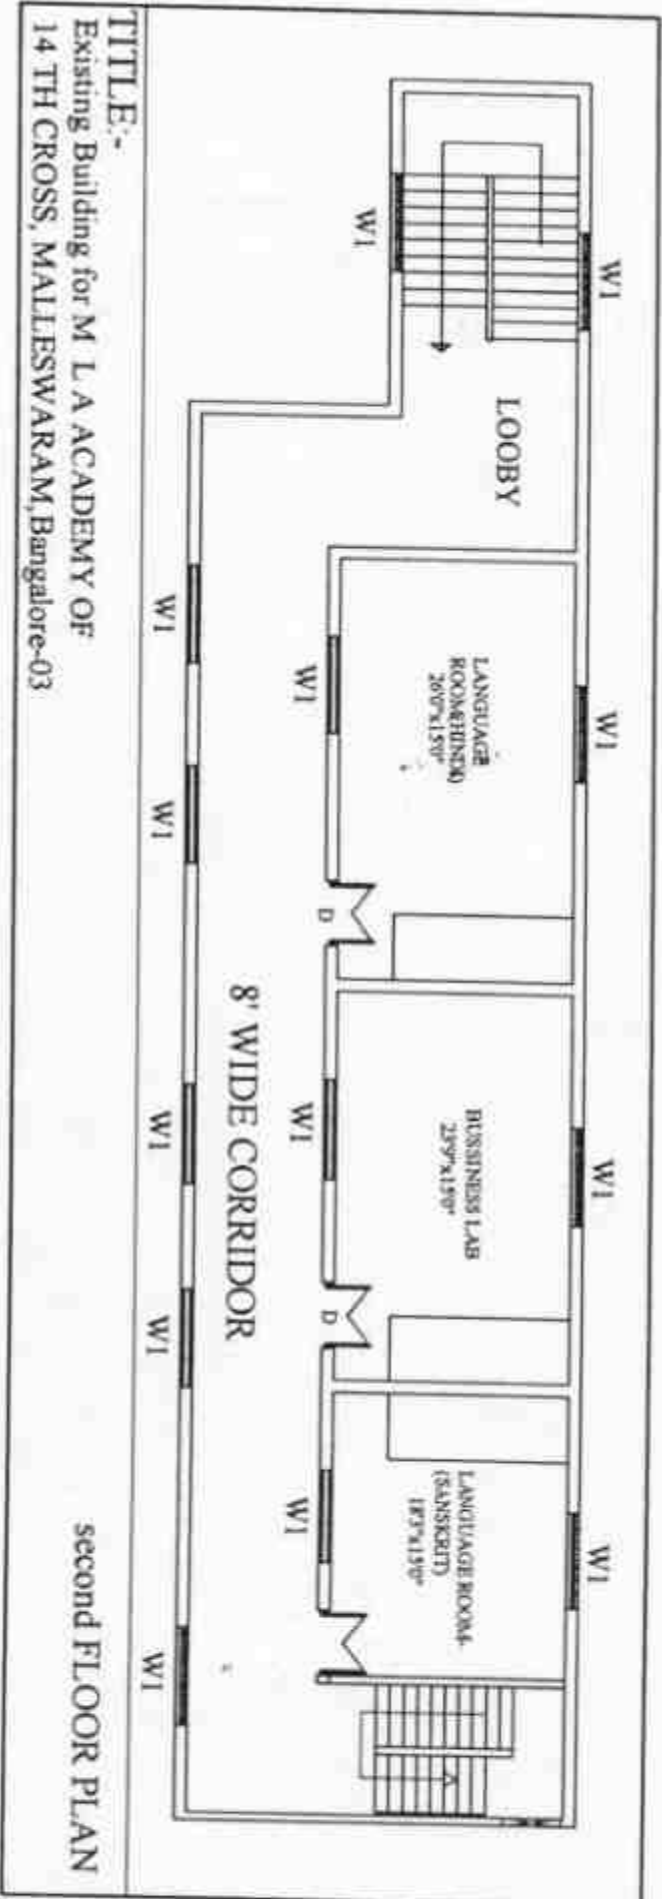

TITLE:-

Existing Building for M L A ACADEMY OF
14 TH CROSS, MALLESWARAM, Bangalore-03

second FLOOR PLAN