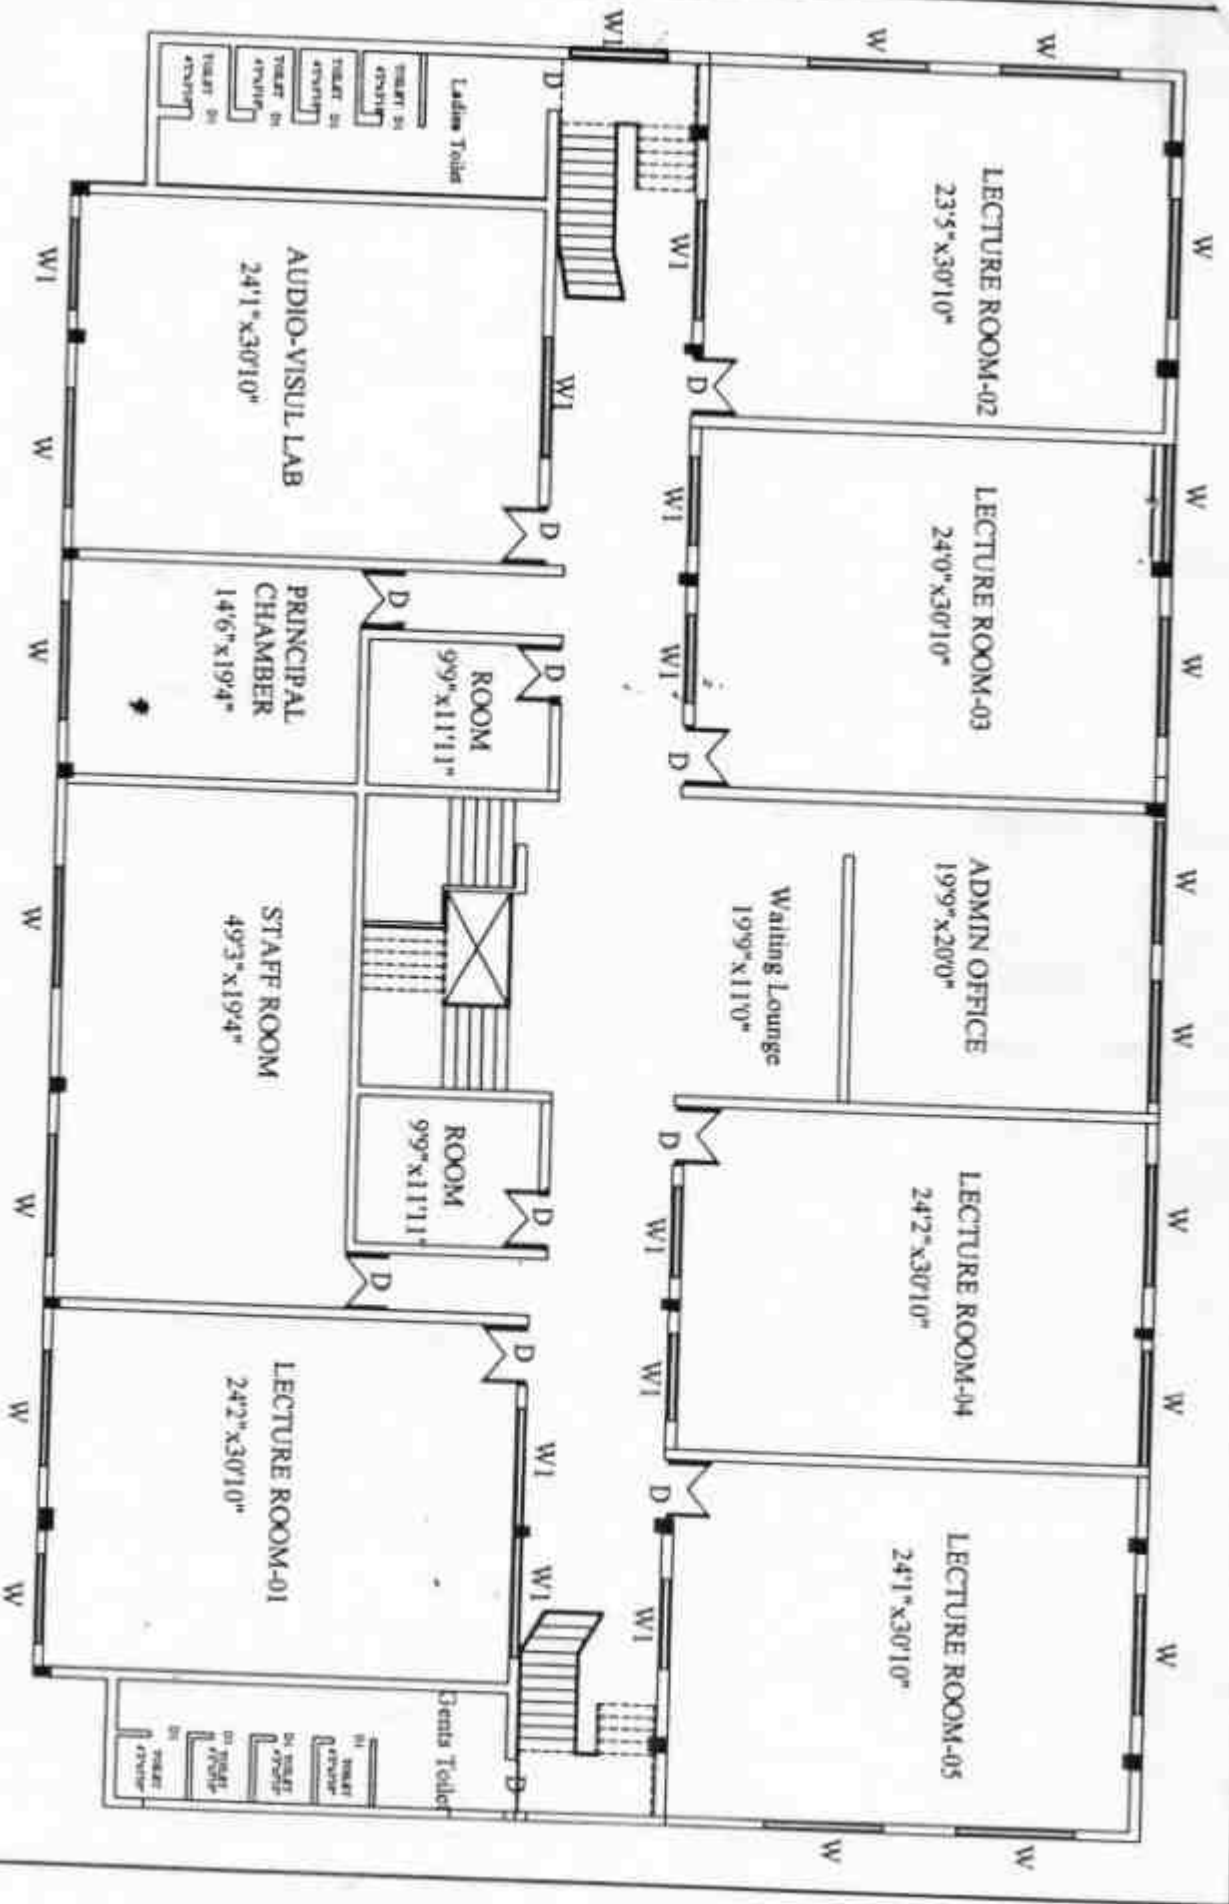

ANNEXURE - 1

TITLE:-

Existing Building for M L A ACADEMY OF
14 TH CROSS, MALLESWARAM, Bangalore-03

third FLOOR PLAN