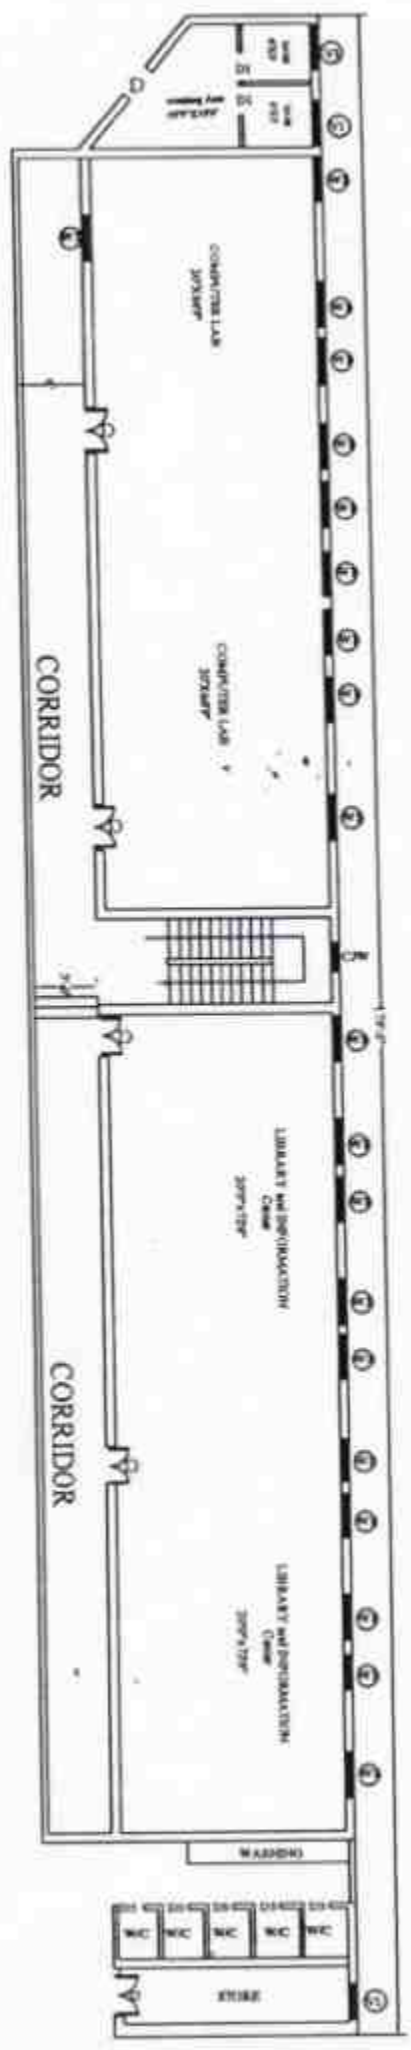

ANNEXURE - 1

TITLE:-

Existing Building for M L A ACADEMY OF
14 TH CROSS, MALLESWARAM, Bangalore-03

third FLOOR PLAN

TITLE:-
Existing Building for M L A ACADEMY OF

fourth FLOOR PLAN

TITLE:-
Existing Building for M. L. A ACADEMY OF
14 TH CROSS, MALLESWARAM, Bangalore-03

DRESS
28'0" x 20'0"

LOBBY
14'3" x 26'0"

ELECTRICAL
PANEL ROOM
14'0" x 12'0"

STOREROOM
18'0" x 12'0"

SCHEDULE OF OPENINGS

DOORS	ID	SIZE
DOORS	01	4'0" x 7'0"
DOORS	02	3'0" x 7'0"
DOORS	03	2'6" x 7'0"
Windows	W	6'0" x 5'0"
Ventilators	V	3'0" x 2'5"
Columns	C/S	6'0" x 6'0"