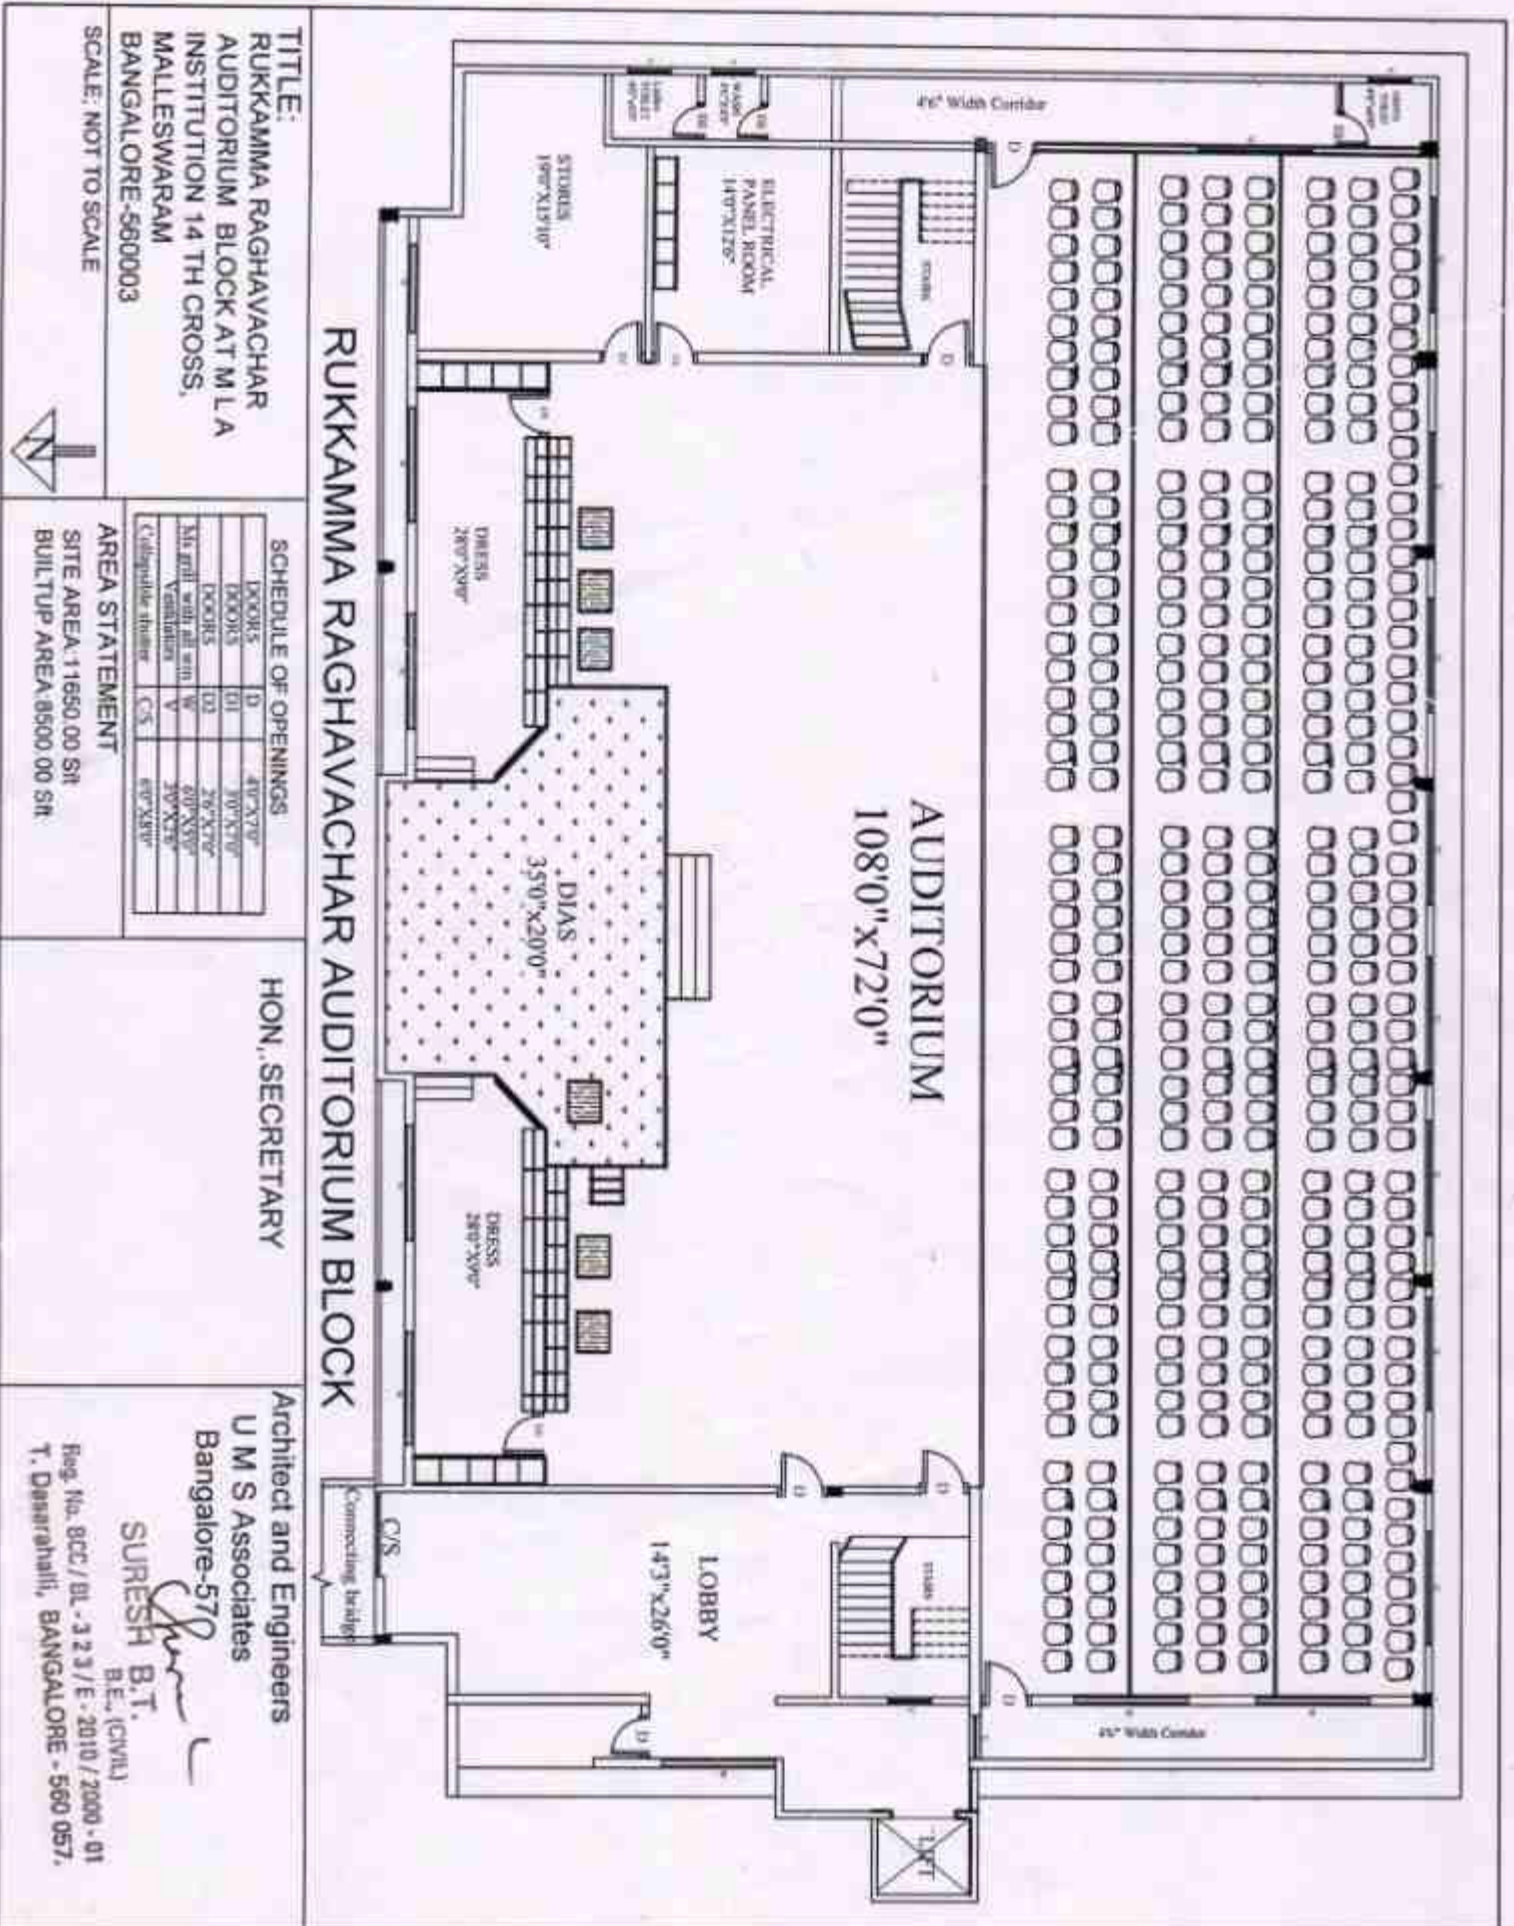

FIRST FLOOR PLAN

TITLE:-

Existing Building for M L A ACADEMY OF
14 TH CROSS, MALLESWARAM, Bangalore-03

second FLOOR PLAN

RUKKAMMA RAGHAVACHAR AUDITORIUM BLOCK

AUDITORIUM
108'0" x 72'0"

DIAS
35'0" x 20'0"

DRESS
28'0" x 20'0"