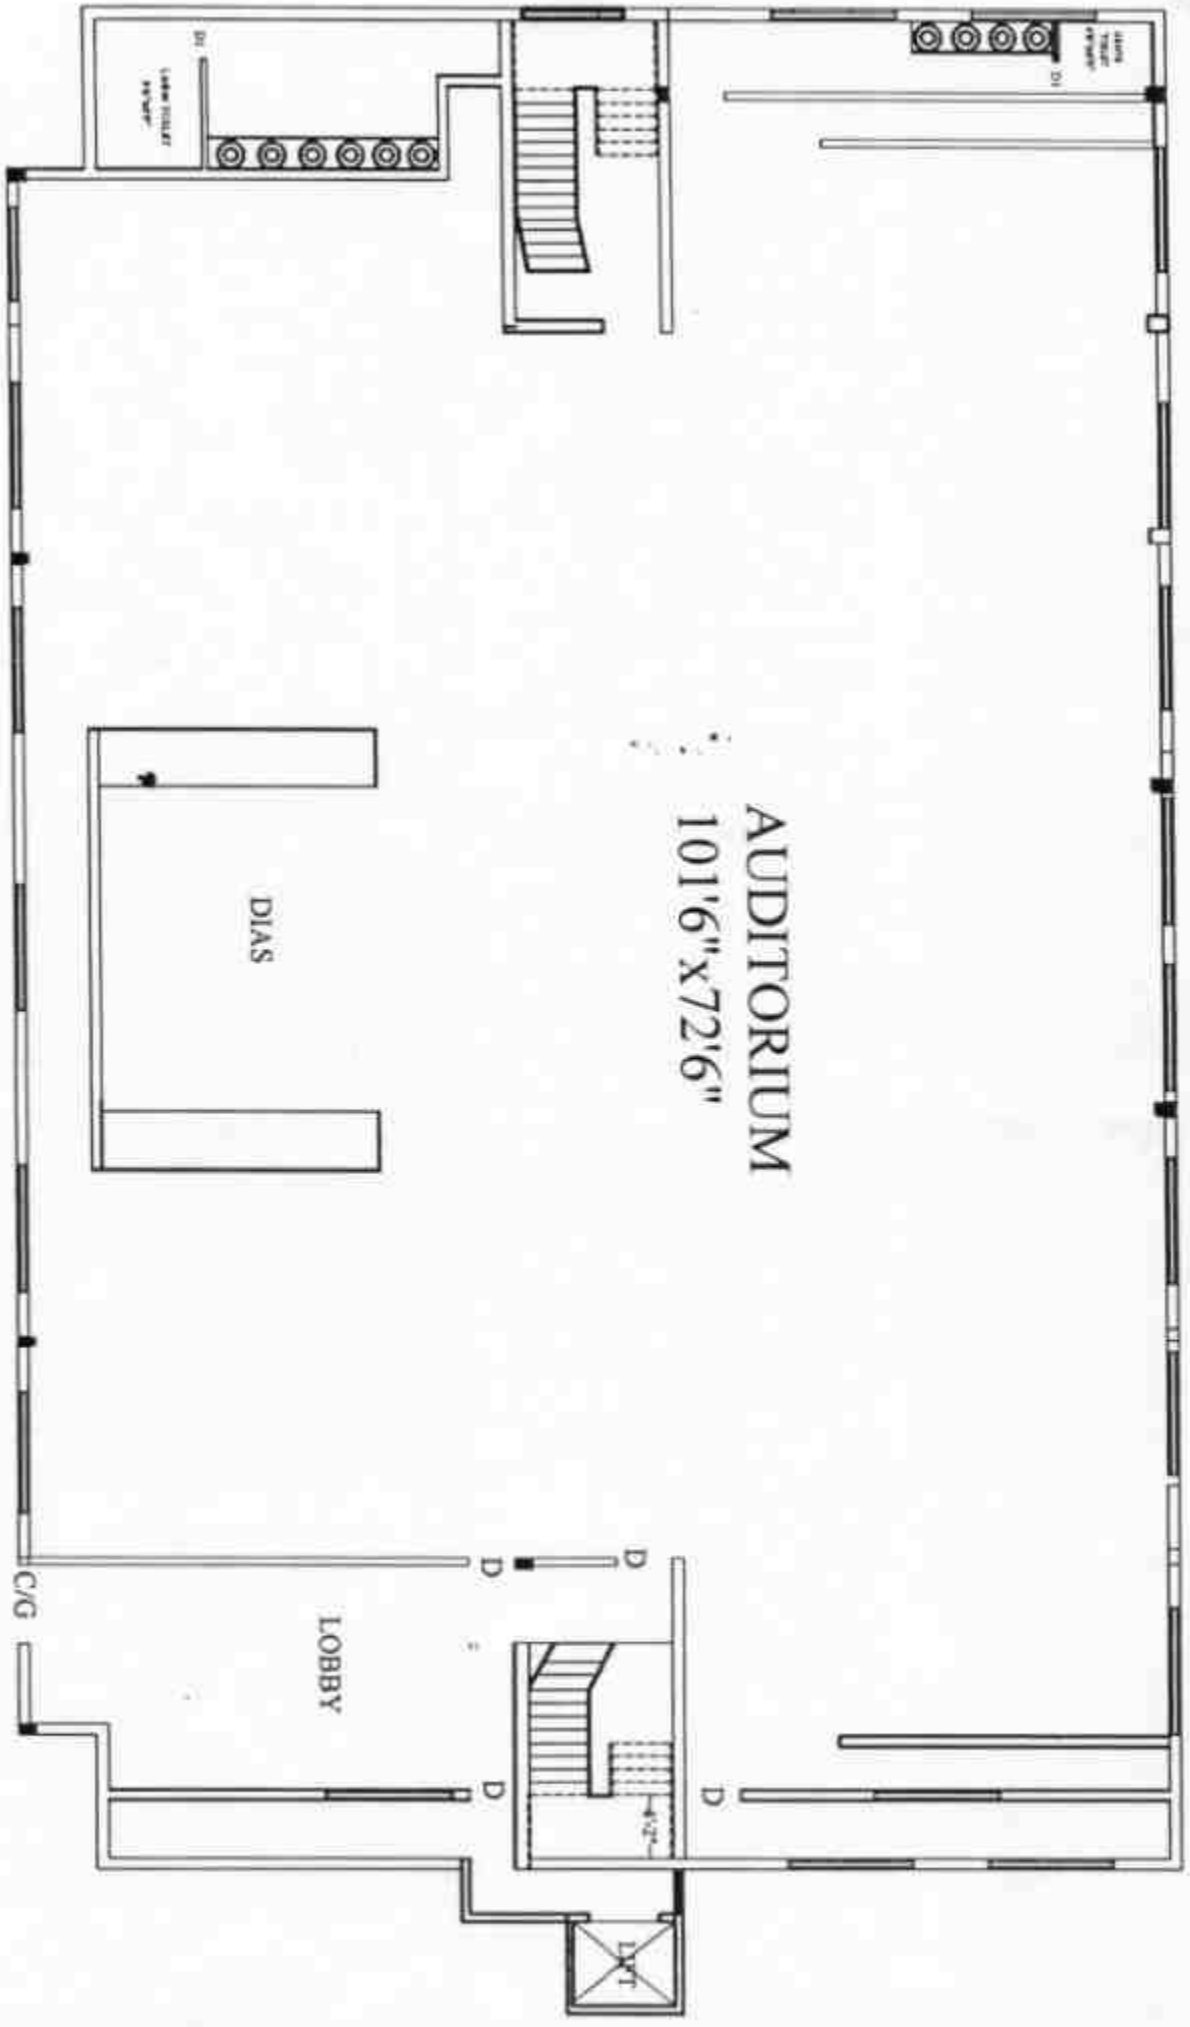

TITLE:-
Existing Building for M L A ACADEMY OF

fourth FLOOR PLAN