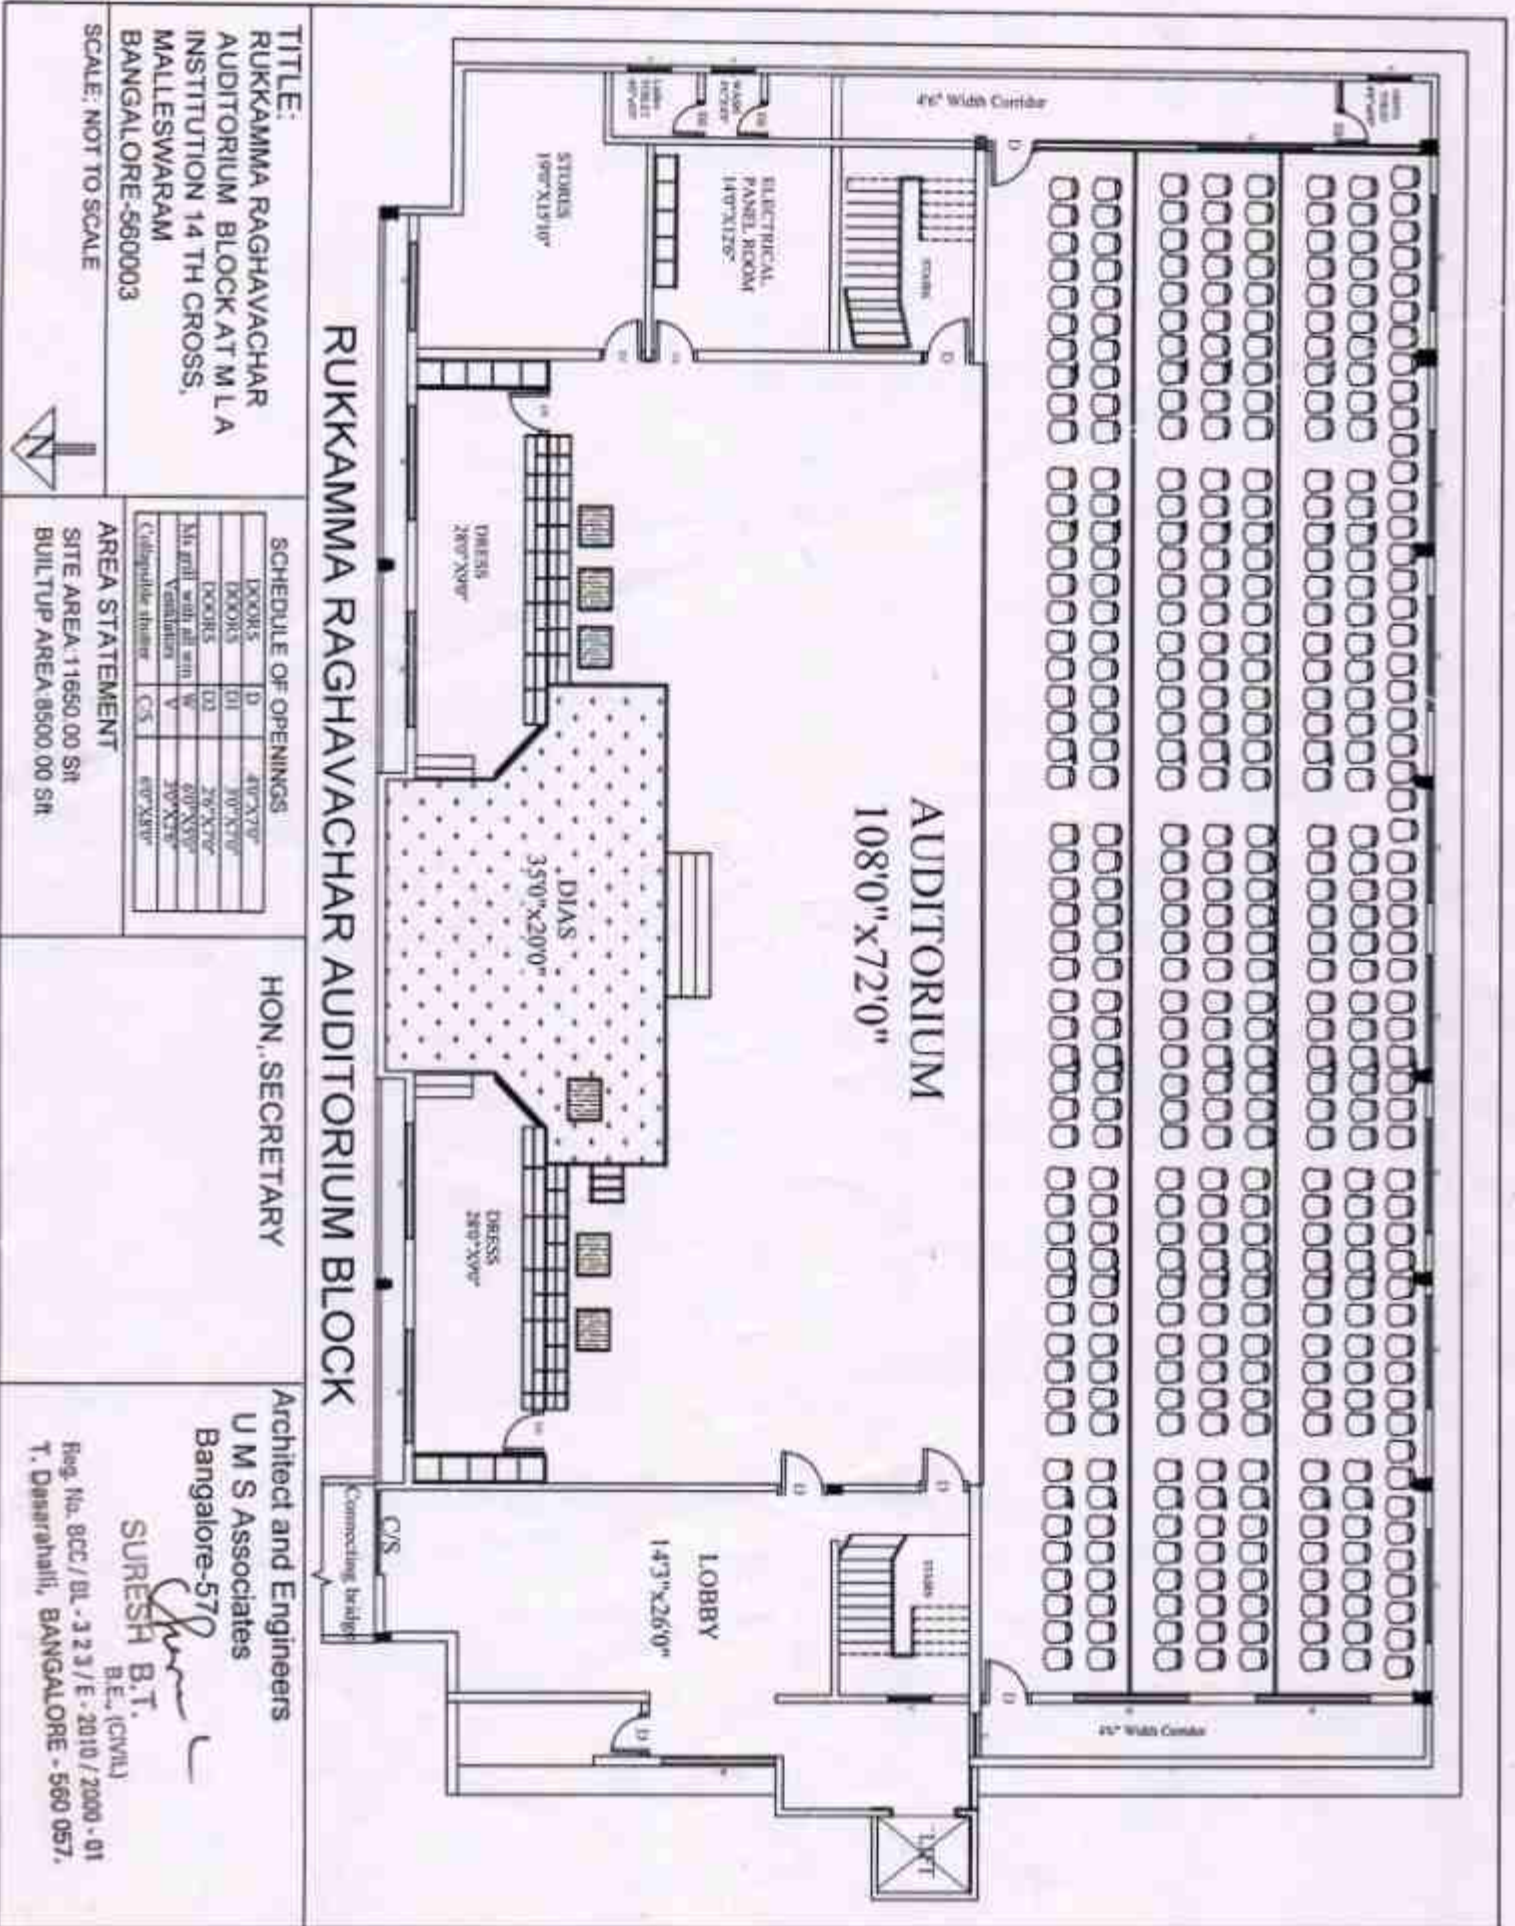

RUKKAMMA RAGHAVACHAR AUDITORIUM BLOCK

AUDITORIUM
108'0" x 72'0"

DIAS
35'0" x 20'0"

DRESS
28'0" x 20'0"

DRESS
28'0" x 20'0"

LOBBY
14'3" x 26'0"

ELECTRICAL
PANEL ROOM
14'0" x 12'0"

STOREROOM
18'0" x 12'0"

TITLE:
RUKKAMMA RAGHAVACHAR
AUDITORIUM BLOCK AT M L A
INSTITUTION 14 TH CROSS,
MALLESWARAM
BANGALORE-560003

AREA STATEMENT
SITE AREA: 11650.00 SR
BUILTUP AREA: 8500.00 SR

HON. SECRETARY

Architect and Engineers

U M S Associates
Bangalore-57

SURESH B.T.
R.E. (CIVIL)

Reg. No. 8CC / BL - 3 2 3 / E - 2010 / 2000 - 01
T. Desarahailli, BANGALORE - 560 057.