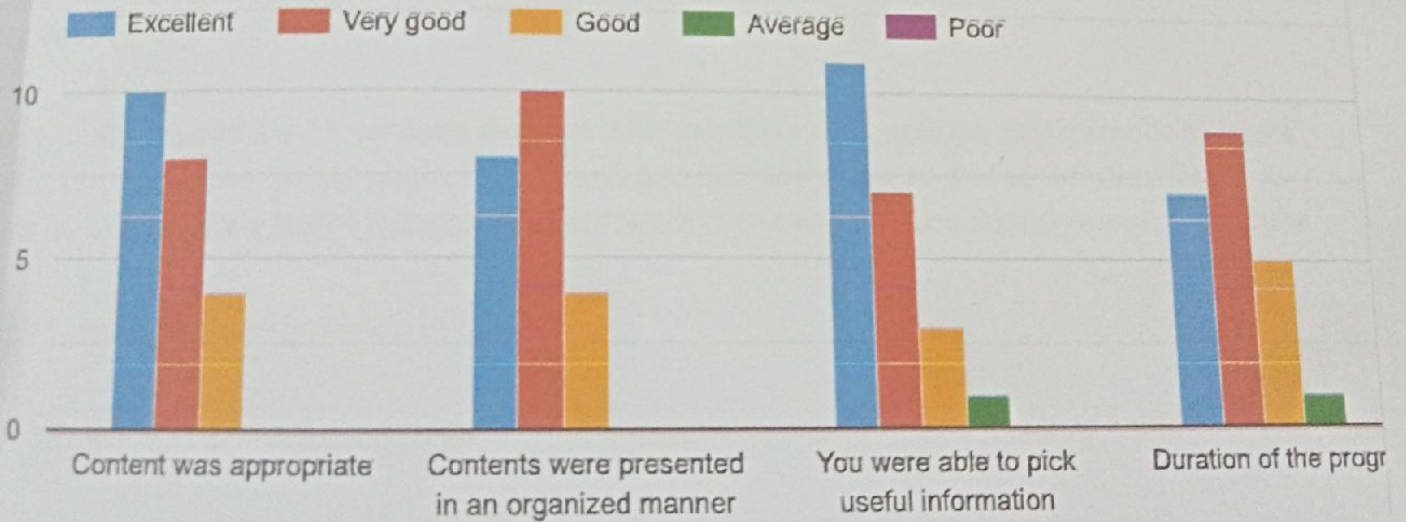

Feedback form on Data Analysis using Tableau Software

22 responses

Publish analytics

Name

22 responses

Copy

Copy