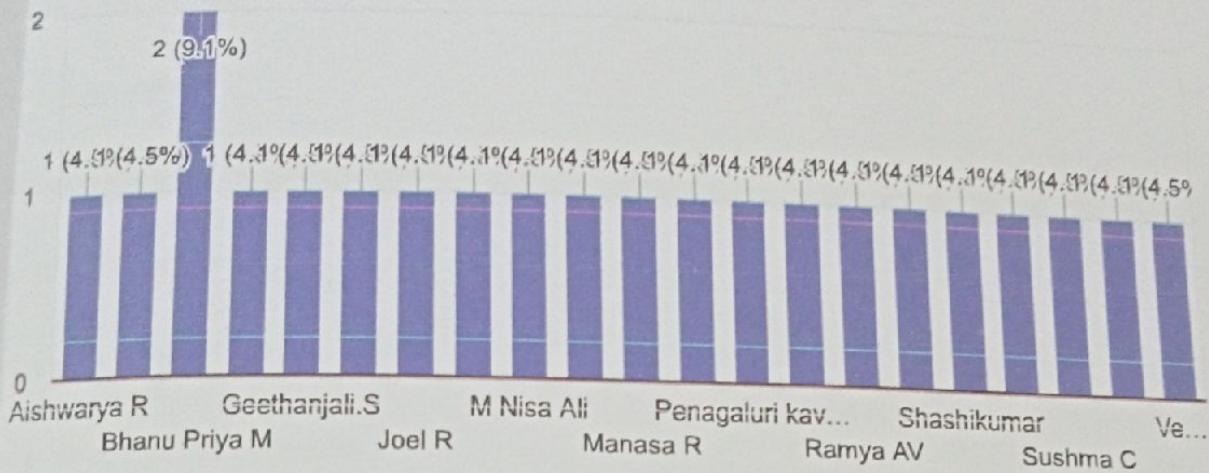

Feedback form on Data Analysis using Tableau Software

22 responses

Publish analytics

Name

22 responses

Copy